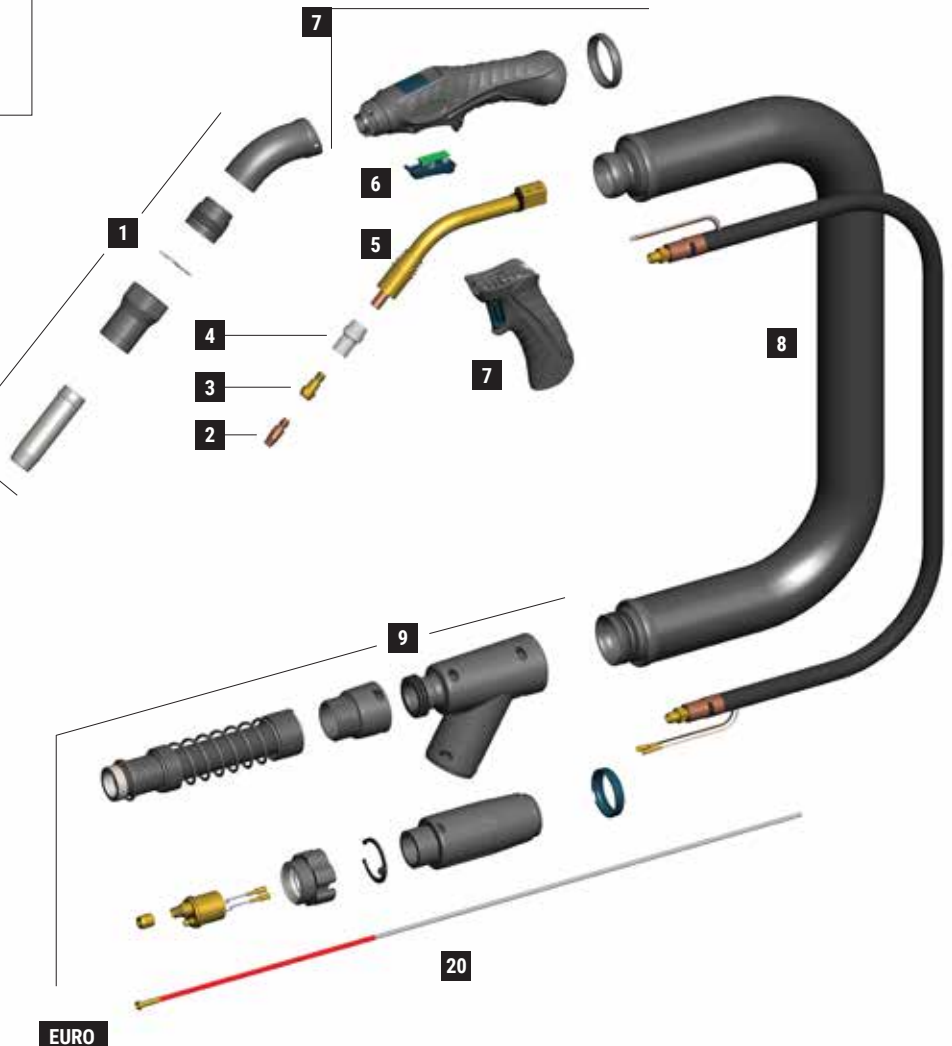

ERGOFRESH 350G

CE EN60974-7

CODE	↔			
MA4251-030	3 m	10'		1
MA4251-040	4 m	12'		1
MA4251-050	5 m	16.4'		1

TECHNICAL DATA			
	ERGOFRESH 350G		
	1.8 kg	3.97 lb	
	113		
	0,8 ÷ 1,6 mm	.030" ÷ 1/16"	
	330A CO2 - 300A Mix		
	3 m	4 m	5 m
	44,5 m³/h	44,5 m³/h	44,5 m³/h
	60 m³/h	56 m³/h	60 m³/h
	89%	89%	89%
	2,3 kPa	2,3 kPa	2,6 kPa

Standard equipment in all torch packages

PISTOLGRIP	AIRFLOWMETER
MT0566	MT0590

SPARE PARTS	OLD	NEW
	MC0611	MC0603-SP
	FB0943	FB0903-SP
	FB0940	FB0901-SP

Replace them all together to update your old torch

EURO

	CODE			Ø				REF	
1	MC0603-SP		nozzle	16 mm	5/8"	84 mm	3" 5/16	-	10
1	FB0903-SP		vacuum nozzle	40 mm	1" 9/16	56 mm	2" 7/32	-	1
1	EA2070		locking spring	36,5 mm	1" 7/16	-	-	-	3
1	FB0901-SP		locking bush	36 mm	1" 13/32	30,5 mm	1" 3/16	-	1
1	FB0945		vacuum tube	36,7 mm	1" 7/16	93 mm	3" 21/32	-	1
2	MD0005-78		M8 - CuCrZr	0,8 mm	.030"	30 mm	1"-3/16	-	20
2	MD0005-80		M8 - CuCrZr	1,0 mm	.040"	30 mm	1"-3/16	140.0316	20
2	MD0005-82		M8 - CuCrZr	1,2 mm	.045"	30 mm	1"-3/16	140.0445	20
2	MD0005-84		M8 - CuCrZr	1,4 mm	.052"	30 mm	1"-3/16	140.0536	20
2	MD0005-86		M8 - CuCrZr	1,6 mm	1/16"	30 mm	1"-3/16	140.0590	20
2	MD0005-90		M8 - CuCrZr	2,0 mm	5/64"	30 mm	1"-3/16	140.0656	20
2	MD0005-94		M8 - CuCrZr	2,4 mm	3/32"	30 mm	1"-3/16	-	20
3	MD0063-00		M6 - brass			28 mm	1"-3/32	142.0005	20
3	MD0064-00		M8 - brass			28 mm	1"-3/32	142.0020	20
3	MD0131-00		M6 - brass			32 mm	1"-1/4	142.0011	20
3	MD0132-00		M8 - brass			32 mm	1"-1/4	142.0024	20
4	ME0017		plastic			32,8 mm	1"-9/32	014.0261	10
4	ME0041		plastic			32,8 mm	1"-9/32	014.0021	10
4	ME0417		high-tech plastic			32,8 mm	1"-9/32	-	10
4	ME0517		ceramic			32,8 mm	1"-9/32	014.0023	10
20	GM0874		red steel liner	1,0 ÷ 1,2 mm	.040" ÷ .045"	3 m	10'	-	1
20	GM0875		red steel liner	1,0 ÷ 1,2 mm	.040" ÷ .045"	4 m	12'	-	1
20	GM0876		red steel liner	1,0 ÷ 1,2 mm	.040" ÷ .045"	5 m	16.4'	-	1