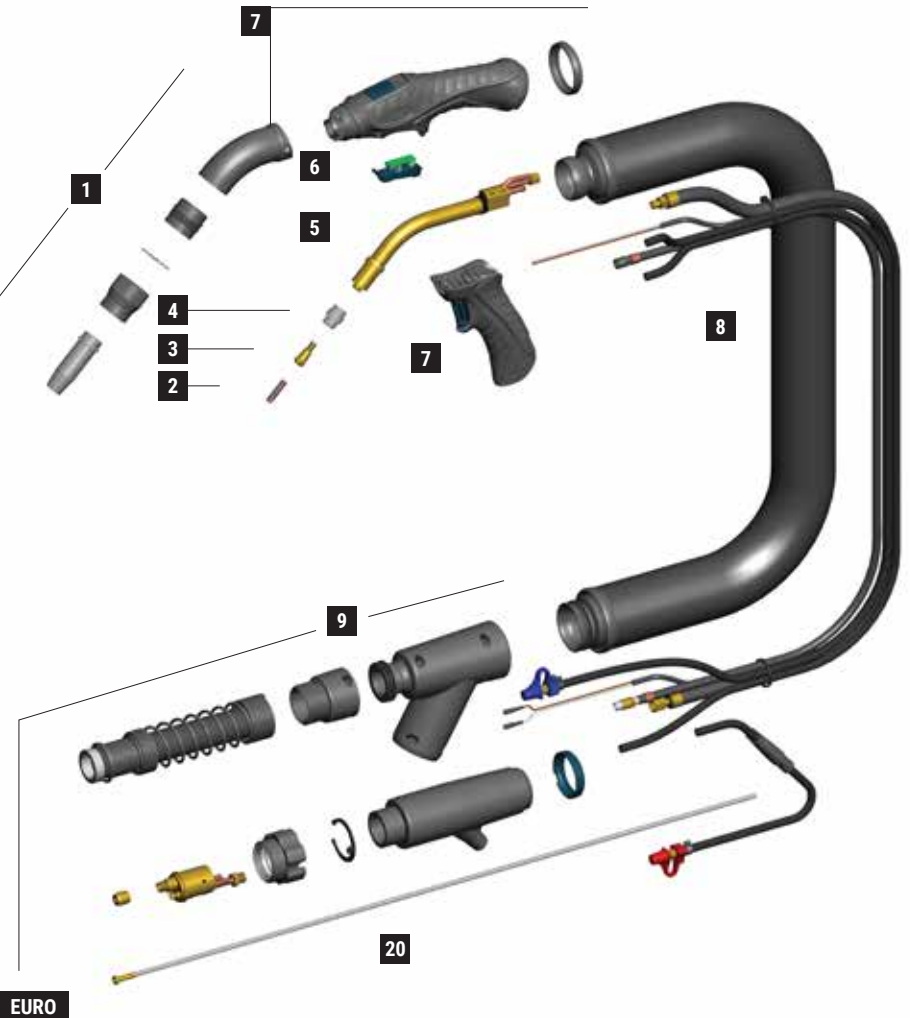

# ERGOFRESH 300W

CE EN60974-7

CODE	↔			
MB2650-030	3 m	10'		1
MB2650-040	4 m	12'		1
MB2650-050	5 m	16.4'		1

TECHNICAL DATA				
ERGOFRESH 300W				
	1.5 kg	3.31 lb		
<b>V PEAK</b>	113			
	0,8 ÷ 1,2 mm	.030" ÷ .045"		
<b>X 100%</b>	300A CO2 - 250A Mix			
	2 ÷ 4 bar			
	1,6 l/min			
	<b>3 m</b>	<b>4 m</b>	<b>5 m</b>	
	ISO 21904-1	48,8 m³/h	48,8 m³/h	48,8 m³/h
	ISO 21904-1	60,6 m³/h	63,4 m³/h	67 m³/h
	ISO 21904-3	90%	90%	90%
	DIFF	3,4 kPa	3,7 kPa	4,1 kPa

Standard equipment in all torch packages

<b>PISTOLGRIP</b>	<b>AIRFLOWMETER</b>
MT0566	MT0590

SPARE PARTS	OLD	NEW
	MC0601	MC0602-SP
	FB0942	FB0902-SP
	FB0941	FB0900-SP

Replace them all together to update your old torch

EURO

	CODE			Ø				REF	
1	MC0602-SP		nozzle	12,5 mm	1/2"	63,5 mm	2" 1/2	-	10
1	FB0902-SP		vacuum nozzle	35 mm	1" 3/8	35 mm	1" 3/8	-	1
1	EA2071		locking spring	33 mm	1" 5/16	-	-	-	3
1	FB0900-SP		locking bush	34 mm	1" 11/32	27 mm	1" 1/16	-	1
1	FB0945		vacuum tube	36,7 mm	1" 7/16	93 mm	3" 21/32	-	1
2	MD0008-78		M6 - CuCrZr	0,8 mm	.030"	25 mm	31/32"	-	20
2	MD0008-80		M6 - CuCrZr	1,0 mm	.040"	25 mm	31/32"	-	20
2	MD0008-82		M6 - CuCrZr	1,2 mm	.045"	25 mm	31/32"	-	20
3	MD0138-00		M6 - brass			26 mm	1" 1/32	142.0003	10
4	ME0084		plastic			20 mm	25/32"	012.0183	10
4	ME0086		silicon			20 mm	25/32"	-	10
4	ME0484		plastic compound high tech			20 mm	25/32"	-	10
4	ME0584		ceramic			20 mm	25/32"	-	10
20	GM0880		uncoated steel liner	1,0 ÷ 1,2 mm	.040" ÷ .045"	3 m	10'	-	1
20	GM0881		uncoated steel liner	1,0 ÷ 1,2 mm	.040" ÷ .045"	4 m	12'	-	1
20	GM0882		uncoated steel liner	1,0 ÷ 1,2 mm	.040" ÷ .045"	5 m	16.4'	-	1

	CODE			
5	MG0293		Ergofresh 300W torch head	1
6	MT0563		trigger kit	1
7	MT0568		handle kit	1
7	MT0566		pistol grip	1
8	MN2015-030		cable assembly - 3 m / 10'	1
8	MN2015-040		cable assembly - 4 m / 12'	1
8	MN2015-050		cable assembly - 5 m / 16.4'	1
8	MQ0127-030		outer cover kit - 3 m / 10'	1
8	MQ0127-040		outer cover kit - 4 m / 12'	1
8	MQ0127-050		outer cover kit - 5 m / 16.4'	1